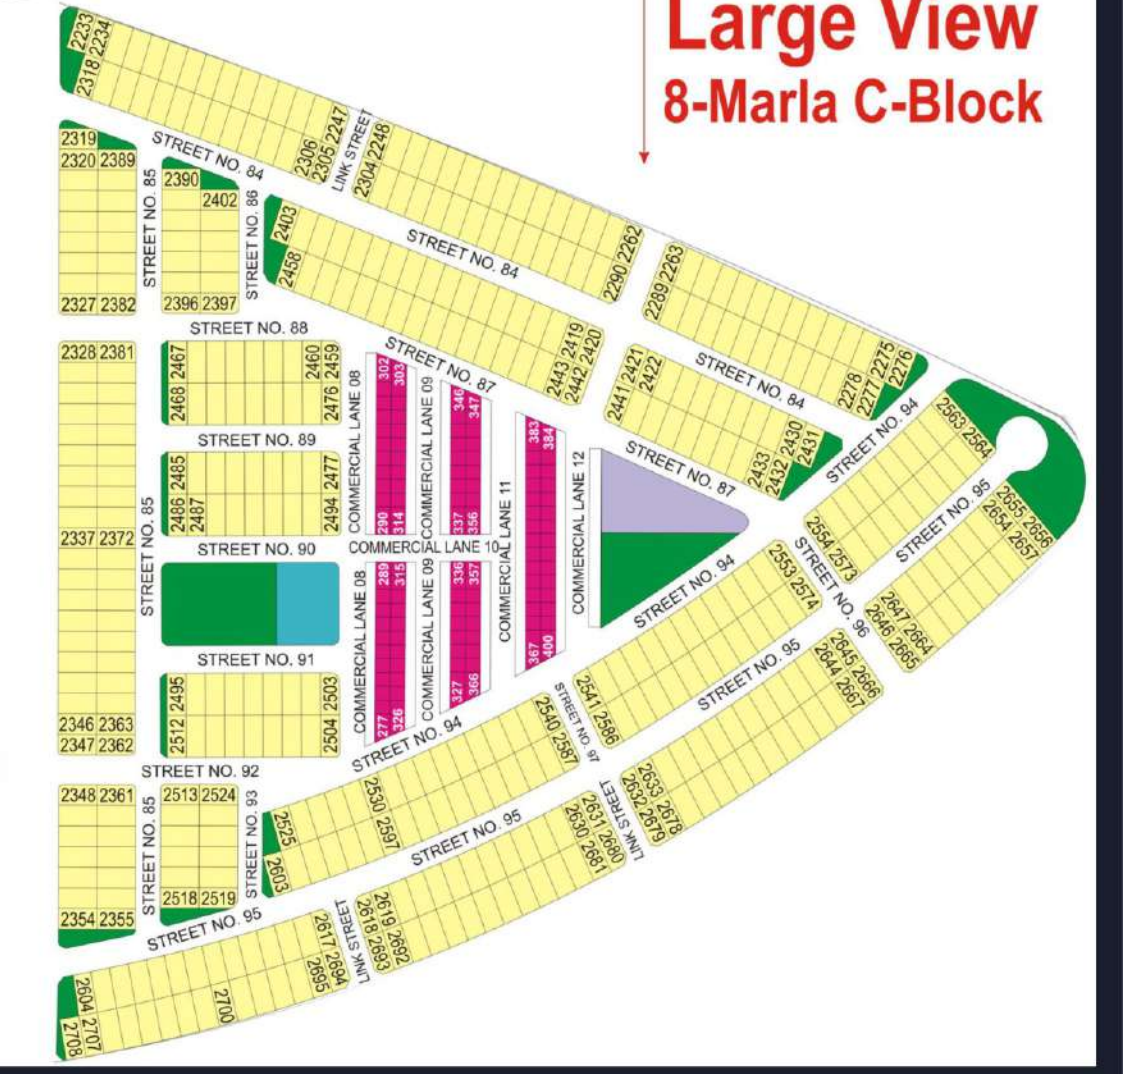

☎ : 0322 886 0818 0321 409 8643
 📍 : 3-L, Phase 1, DHA Lahore
 @ : info@bravo-estate.com
 🌐 : www.bravo-estate.com

LEGEND

- 2-KANAL
 - 1-KANAL
 - 12-MARLA
 - 10-MARLA
 - 09-MARLA
 - 08-MARLA
 - 06-MARLA
 - COMMERCIAL
 - RESERVED LAND
 - PUBLIC BUILDINGS
 - PARKING PLOTS
- Note All Streets Are 40' Wide

D & F Block Large View

VILLA COMMUNITY

E-Block Large View

Large View
8-Marla C-Block

SKMT

SKMT