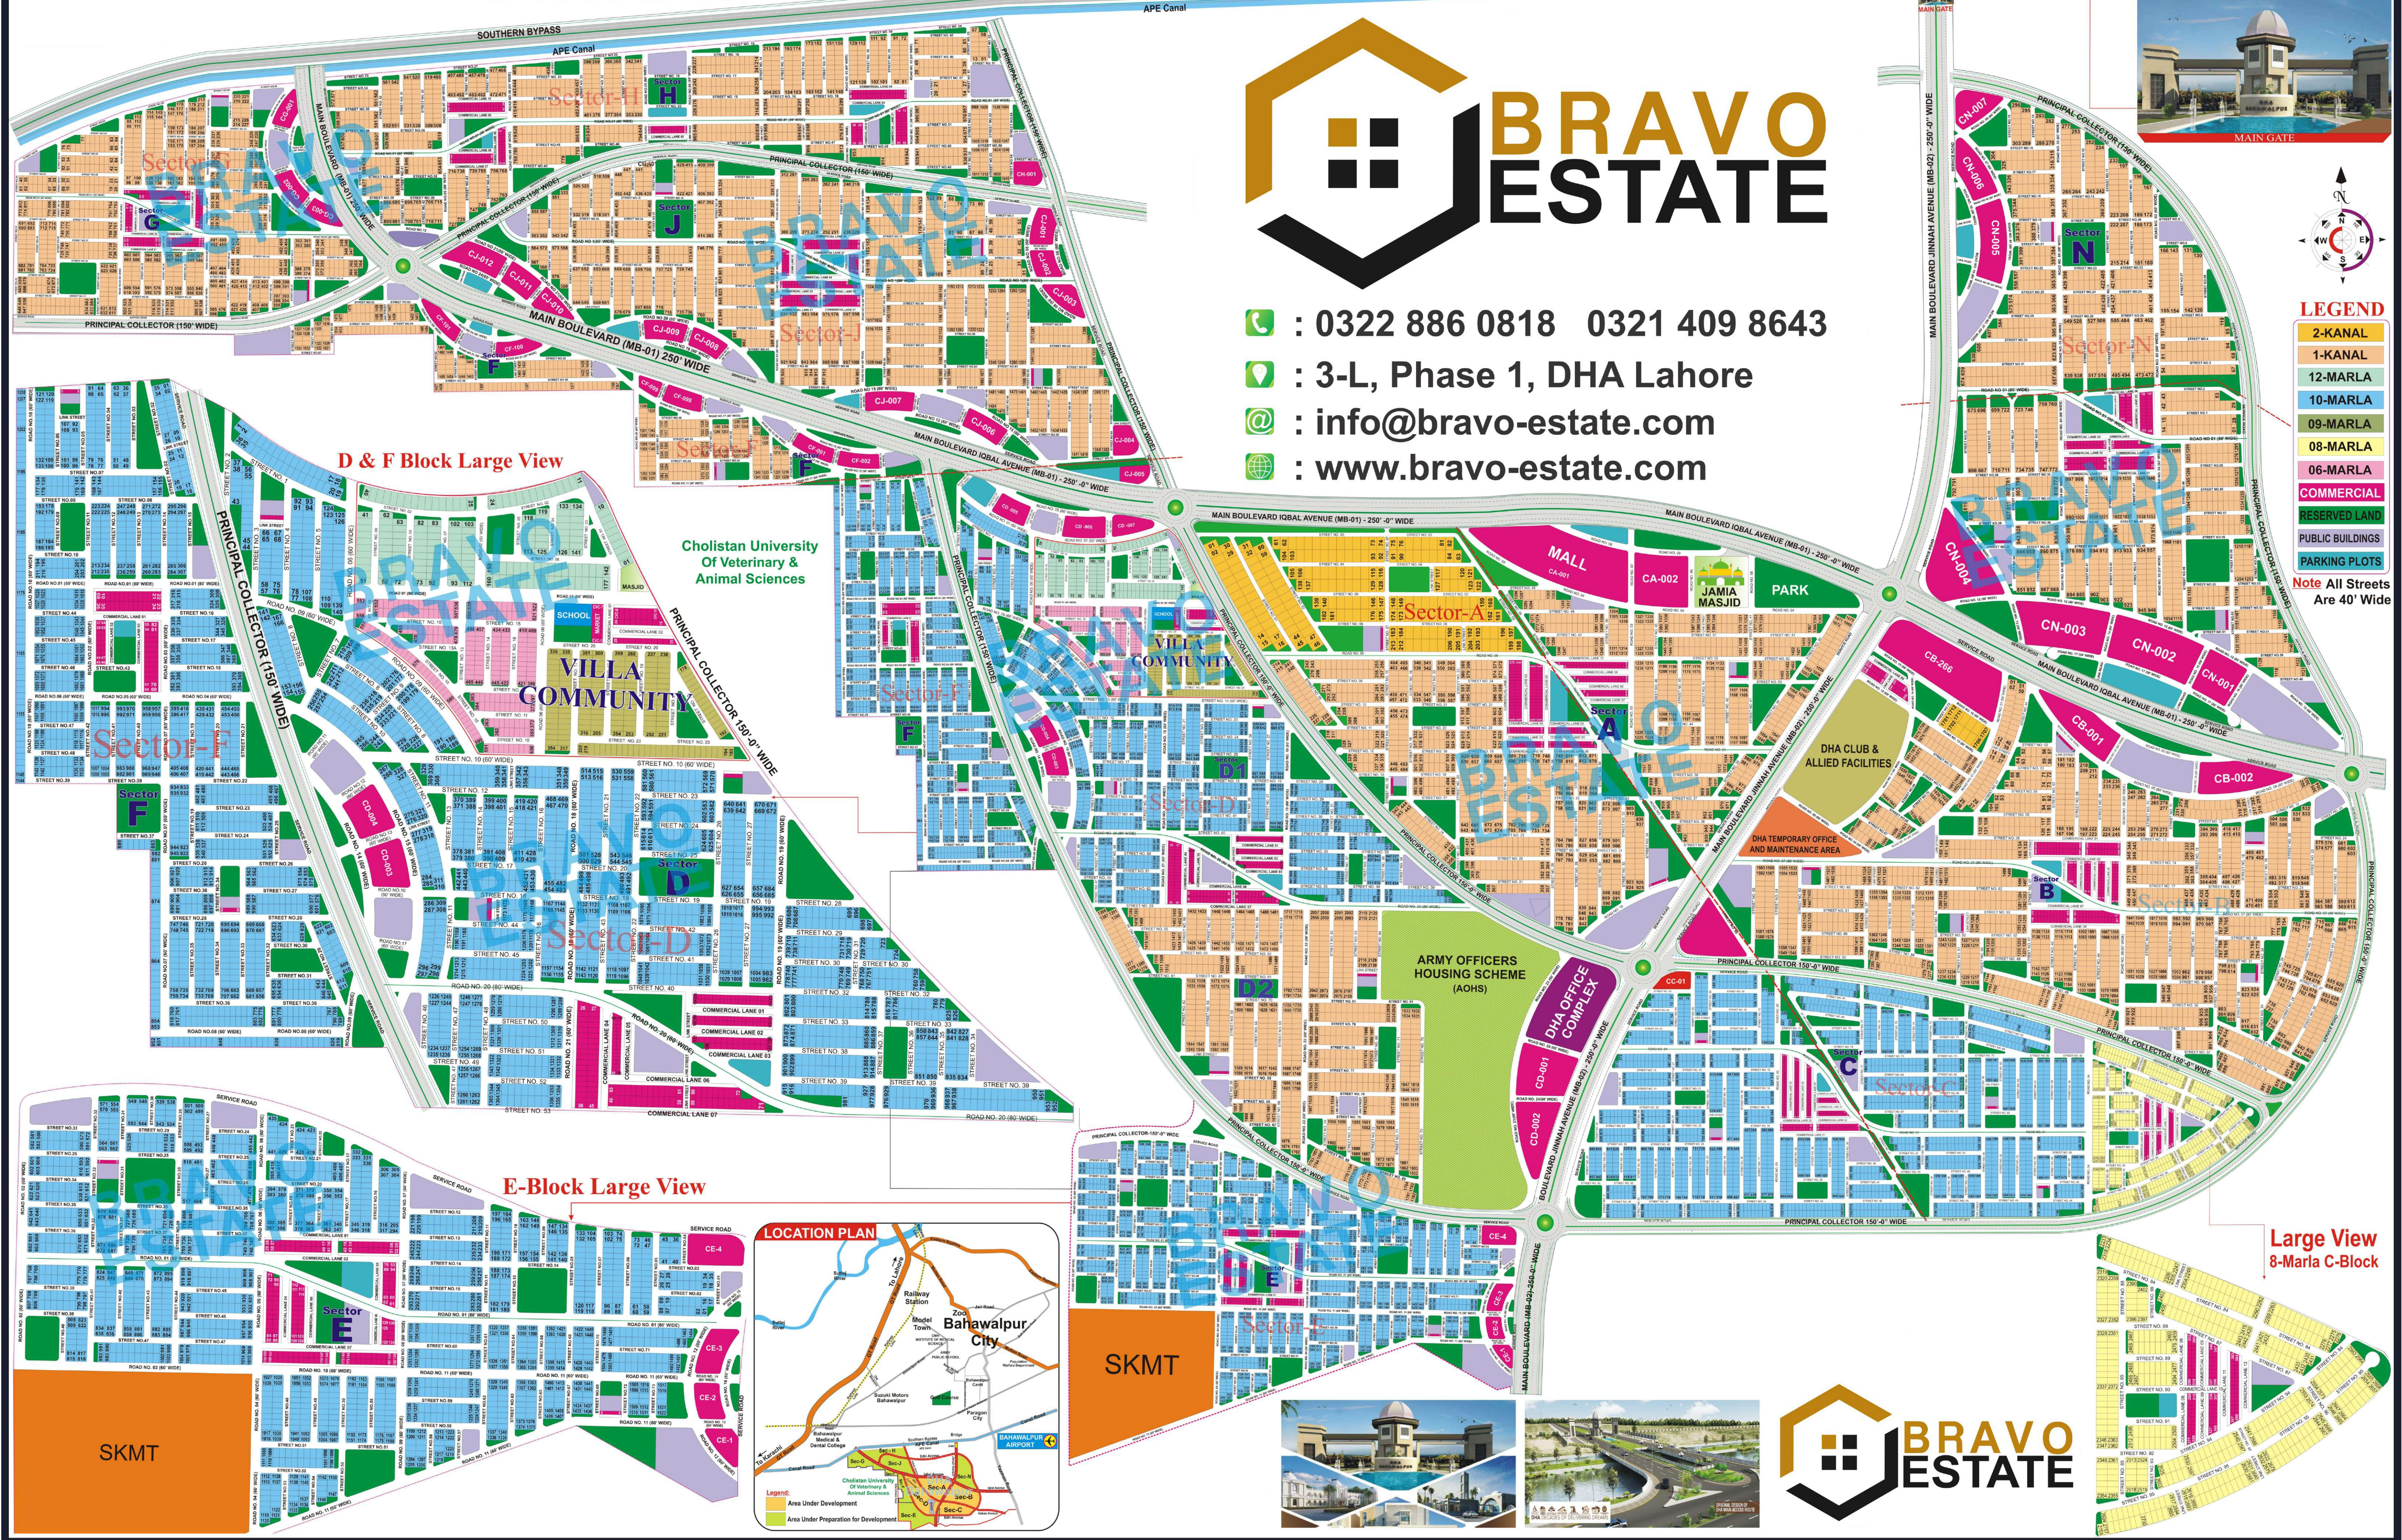

☎ : 0322 886 0818 0321 409 8643
 📍 : 3-L, Phase 1, DHA Lahore
 @ : info@bravo-estate.com
 🌐 : www.bravo-estate.com

LEGEND

- 2-KANAL
 - 1-KANAL
 - 12-MARLA
 - 10-MARLA
 - 09-MARLA
 - 08-MARLA
 - 06-MARLA
 - COMMERCIAL
 - RESERVED LAND
 - PUBLIC BUILDINGS
 - PARKING PLOTS
- Note All Streets Are 40' Wide

D & F Block Large View

VILLA COMMUNITY

E-Block Large View

Large View
8-Marla C-Block

SKMT

SKMT