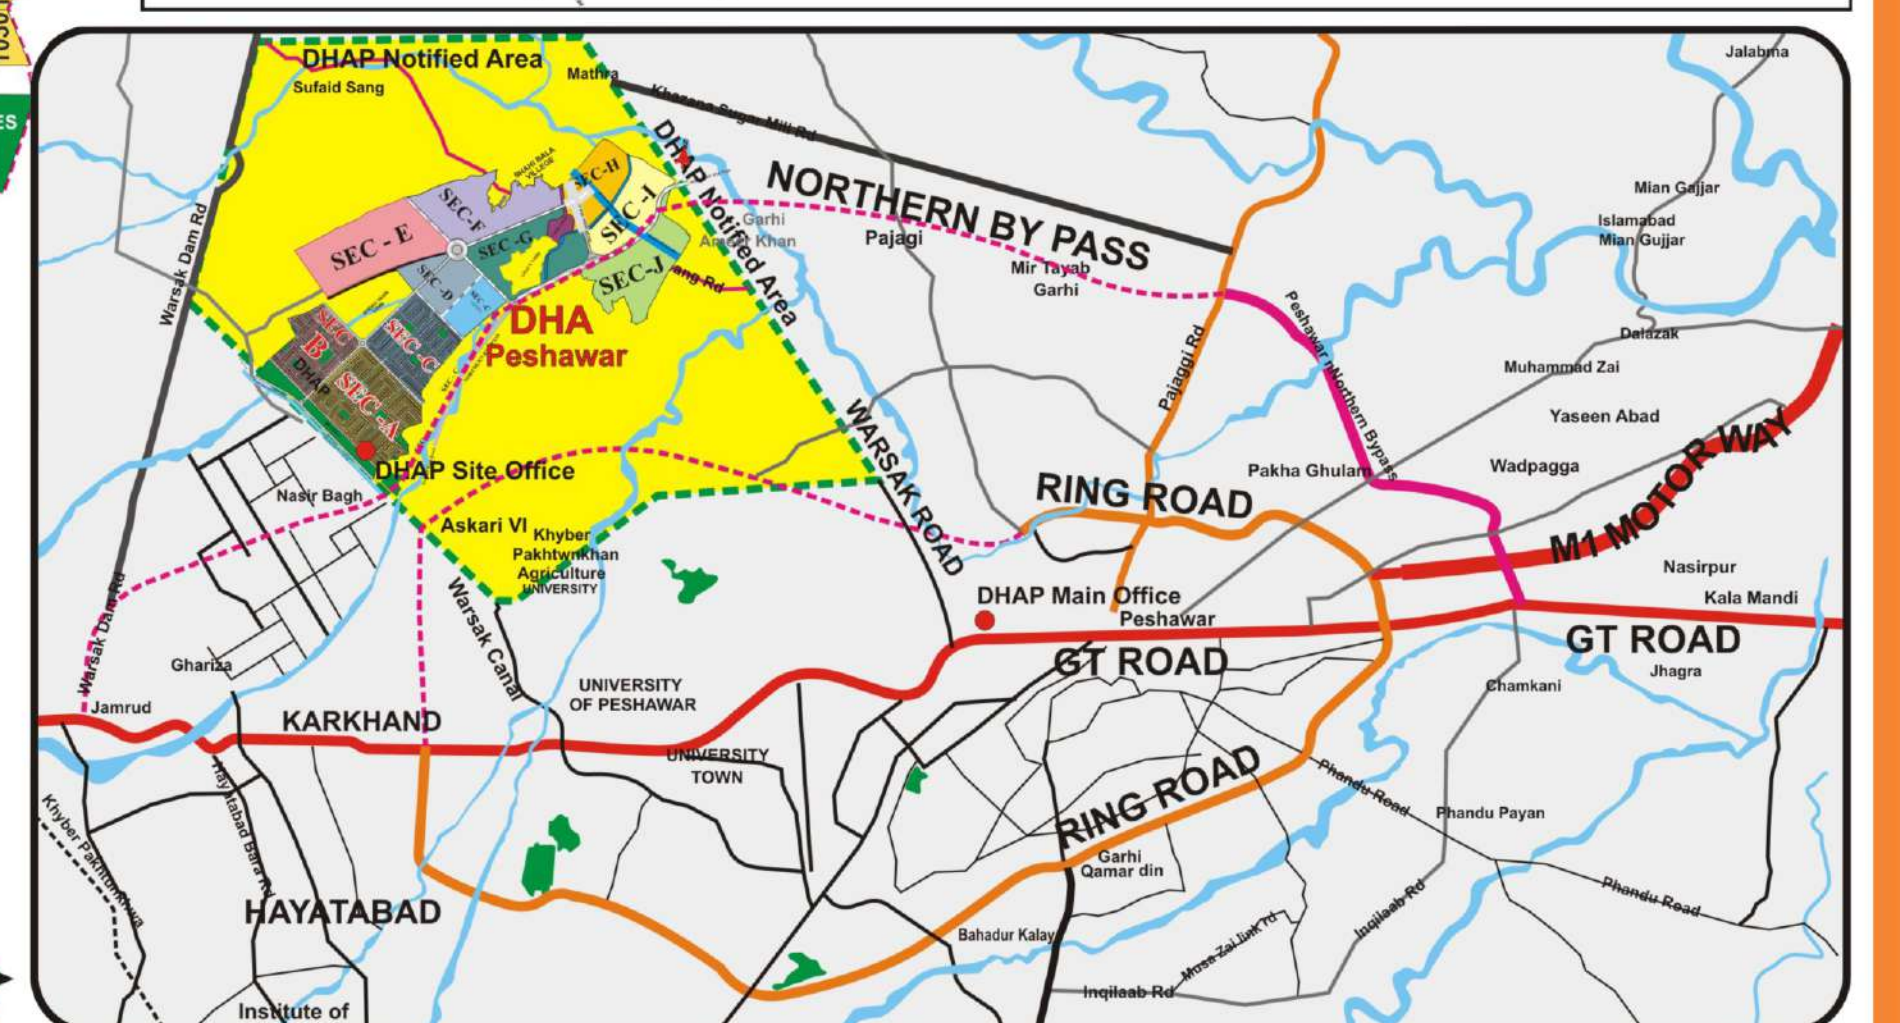

D.H.A PESHAWAR

- ☎ : 0322 886 0818 0321 409 8643
- 📍 : 3-L, Phase 1, DHA Lahore
- ✉ : info@bravo-estate.com
- 🌐 : www.bravo-estate.com

Arena

Sector B

Sector A

DHA RES

WARSACK GRAVITY CANAL

NOTE: WE PUT OUR BEST EFFORT TO DRAW THIS MAP AS CLOSE AS POSSIBLE TO THE LATEST OFFICIAL MAP WE ARE NOT RESPONSIBLE FOR ANY ERRORS OR OMISSIONS