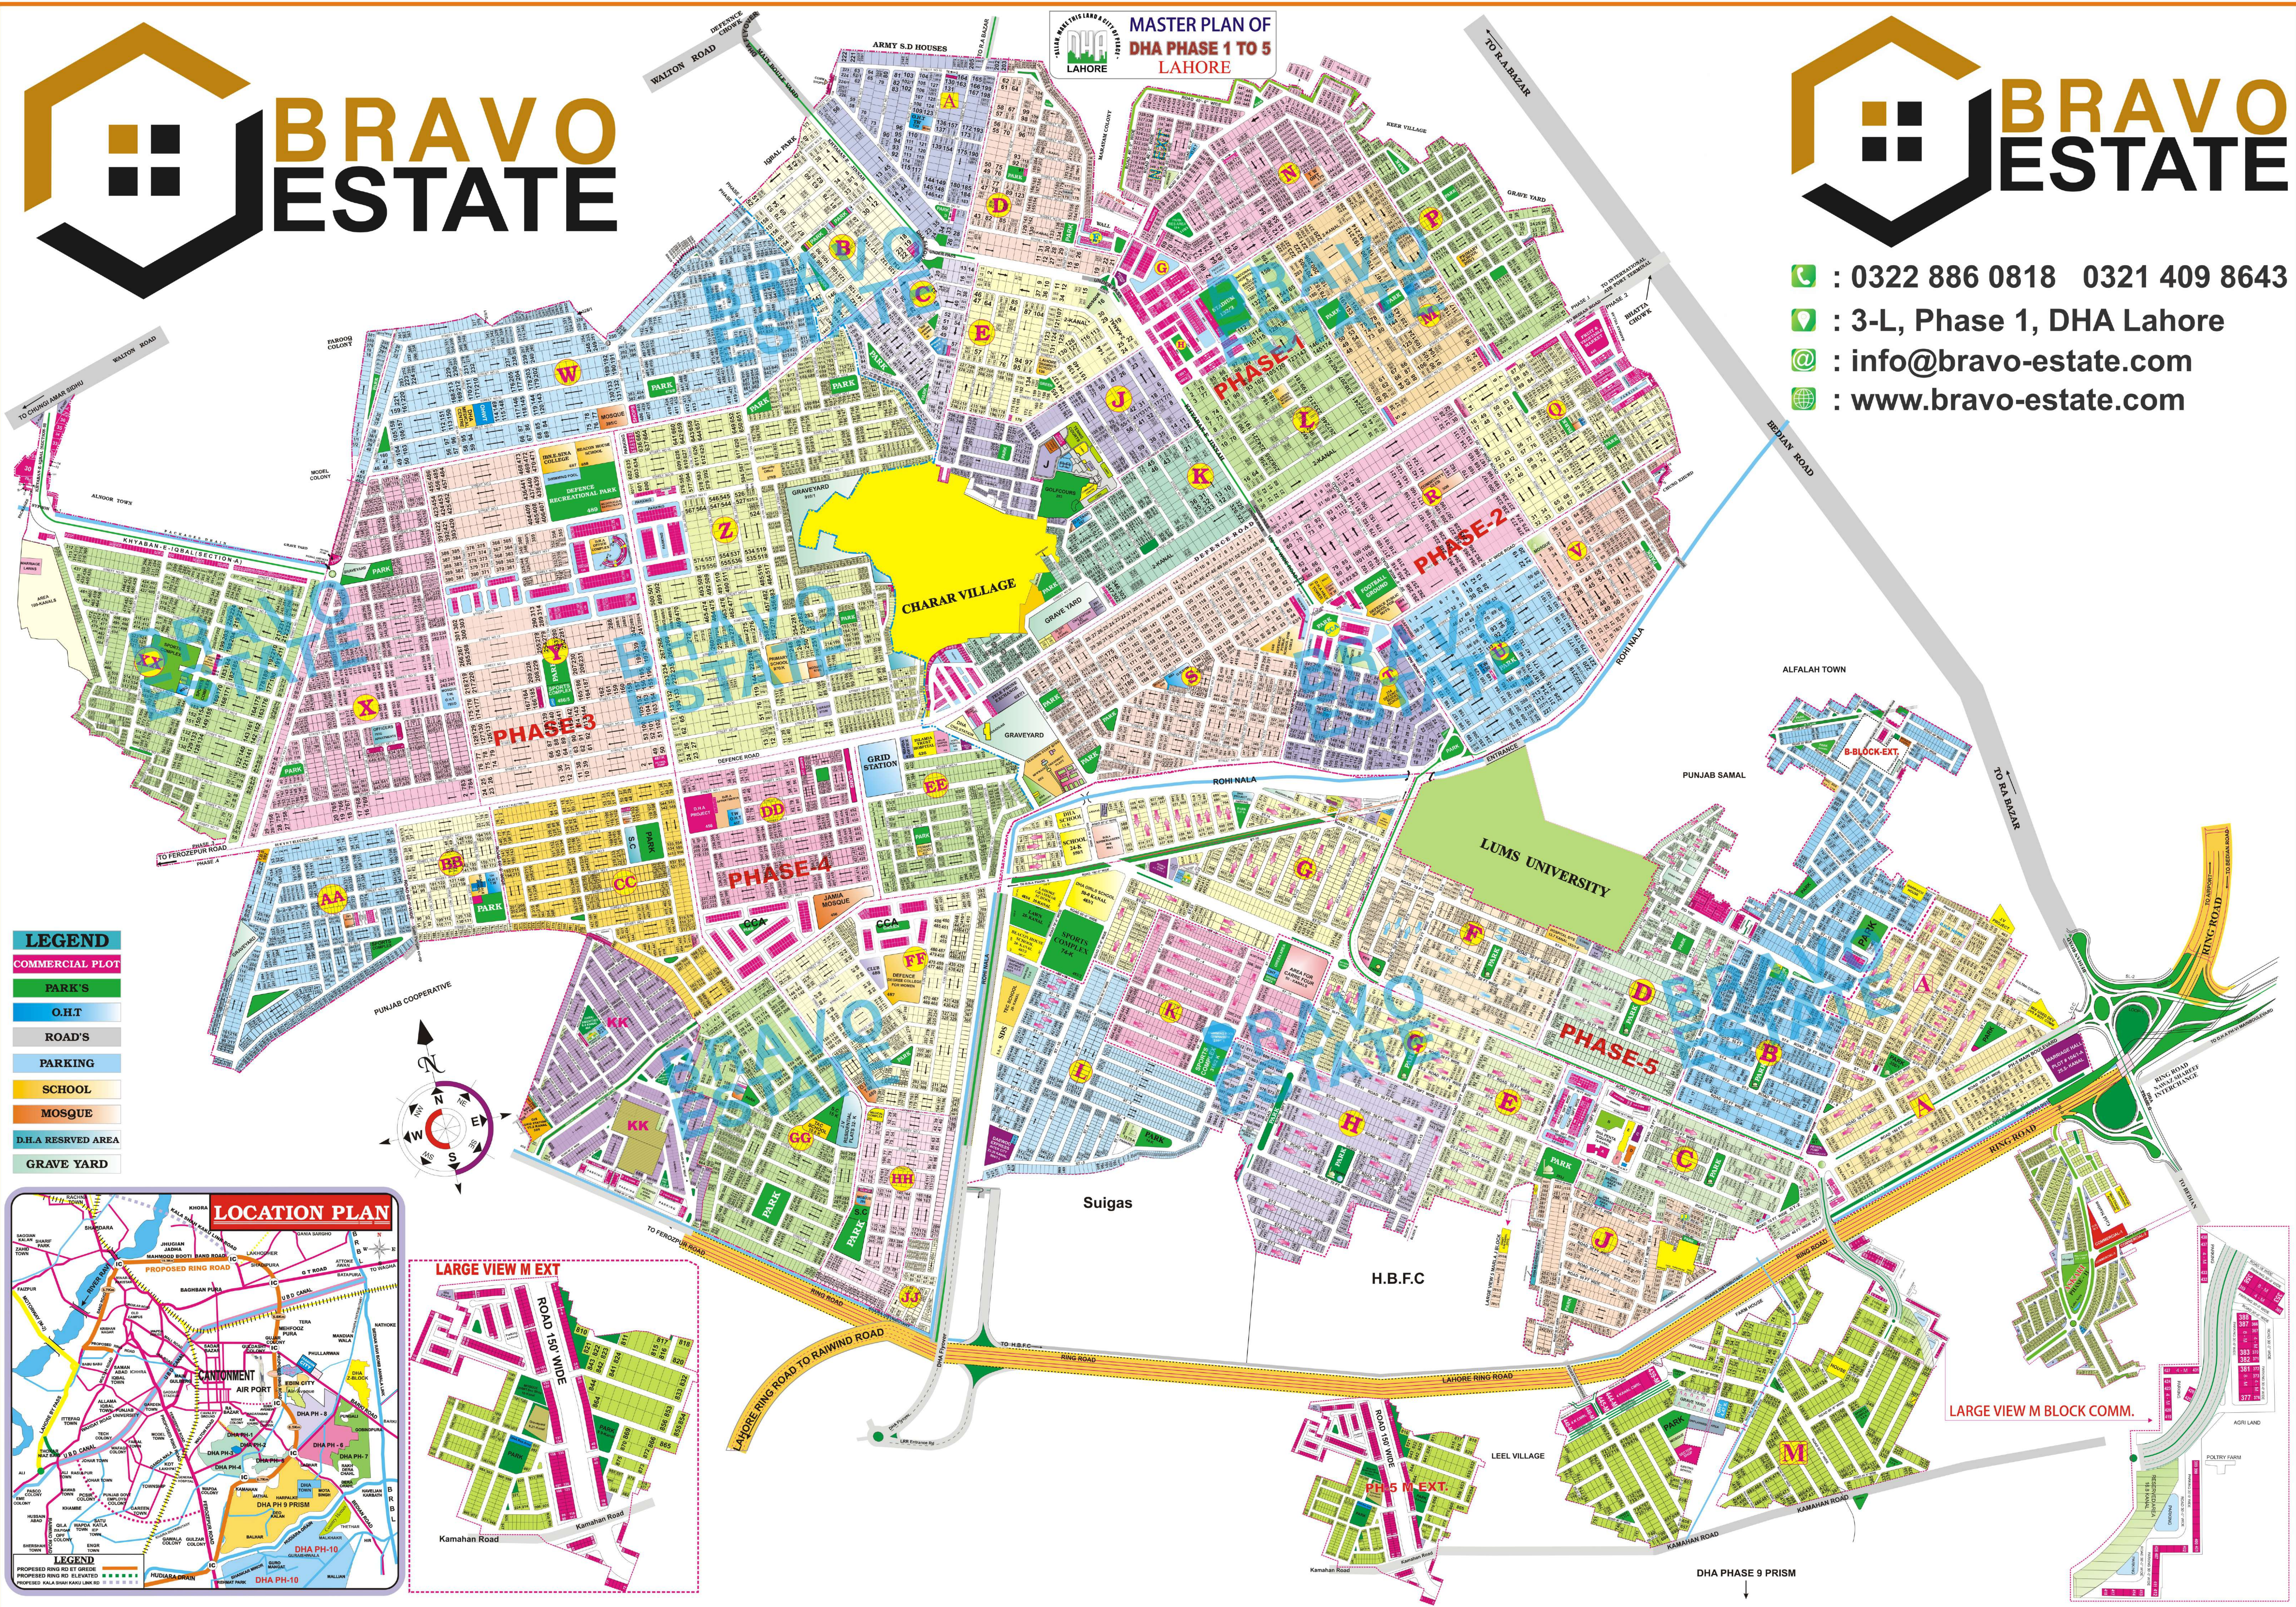

LAHORE
**MASTER PLAN OF
 DHA PHASE 1 TO 5
 LAHORE**

☎ : 0322 886 0818 0321 409 8643
 📍 : 3-L, Phase 1, DHA Lahore
 @ : info@bravo-estate.com
 🌐 : www.bravo-estate.com

LEGEND

COMMERCIAL PLOT
PARKS
O.H.T
ROAD'S
PARKING
SCHOOL
MOSQUE
D.H.A RESRVED AREA
GRAVE YARD