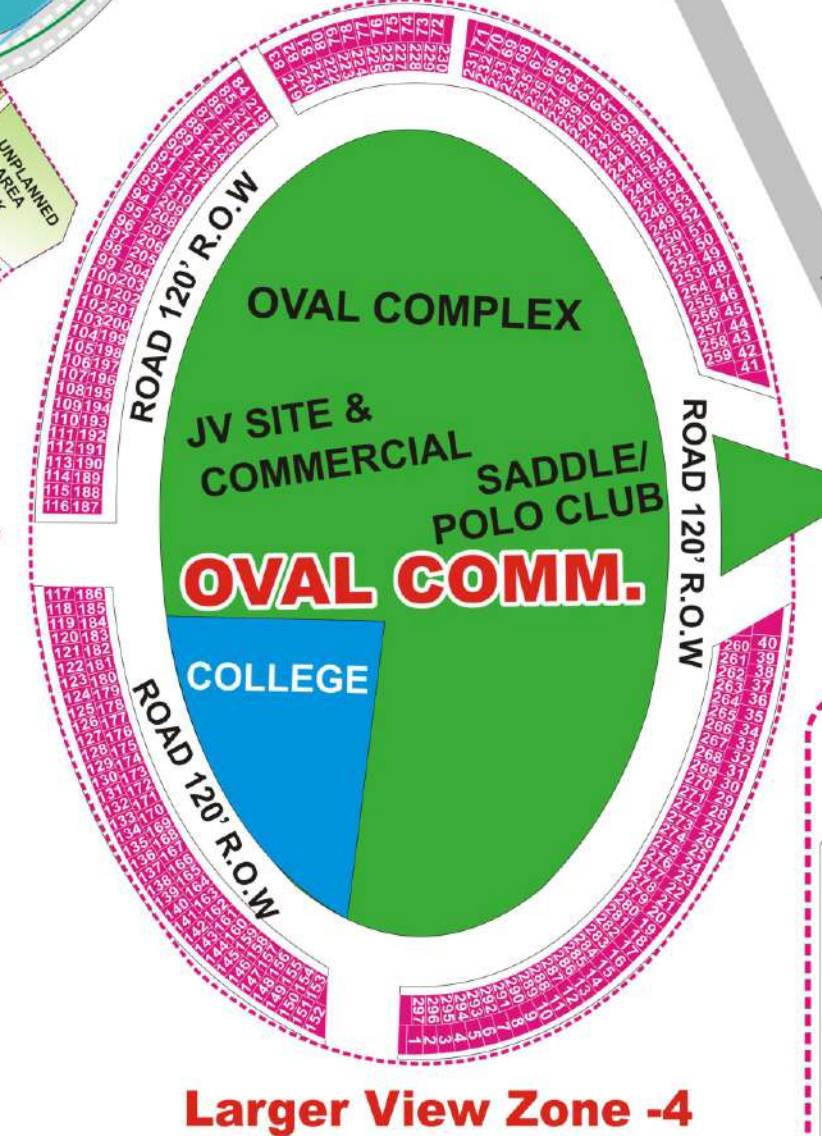

**PRISM 9**  
**DHAPhase-IX**  
**LAHORE**

**LARGER VIEW R-BLOCK**

**P-Block Large View**

**LARGER VIEW J-BLOCK**

**Larger View Zone -3**

TO LAHORE  
 TO KASUR  
 TO FERROZPUR ROAD

DHA PHASE-10

DHA PHASE-10