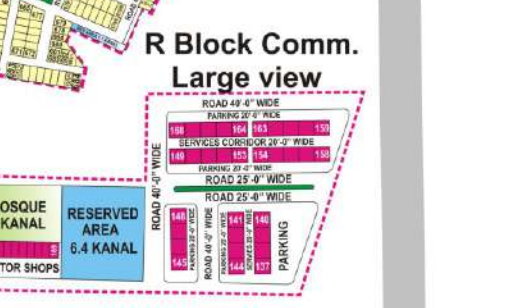

**PRISM 9**  
**DHAPhase-IX**  
**LAHORE**

**LARGER VIEW R-BLOCK**

**P-Block Large View**

**LARGER VIEW J-BLOCK**

**Larger View Zone -3**

TO LAHORE  
 TO KASUR  
 TO FERROZPUR ROAD

DHA PHASE-10

DHA PHASE-10