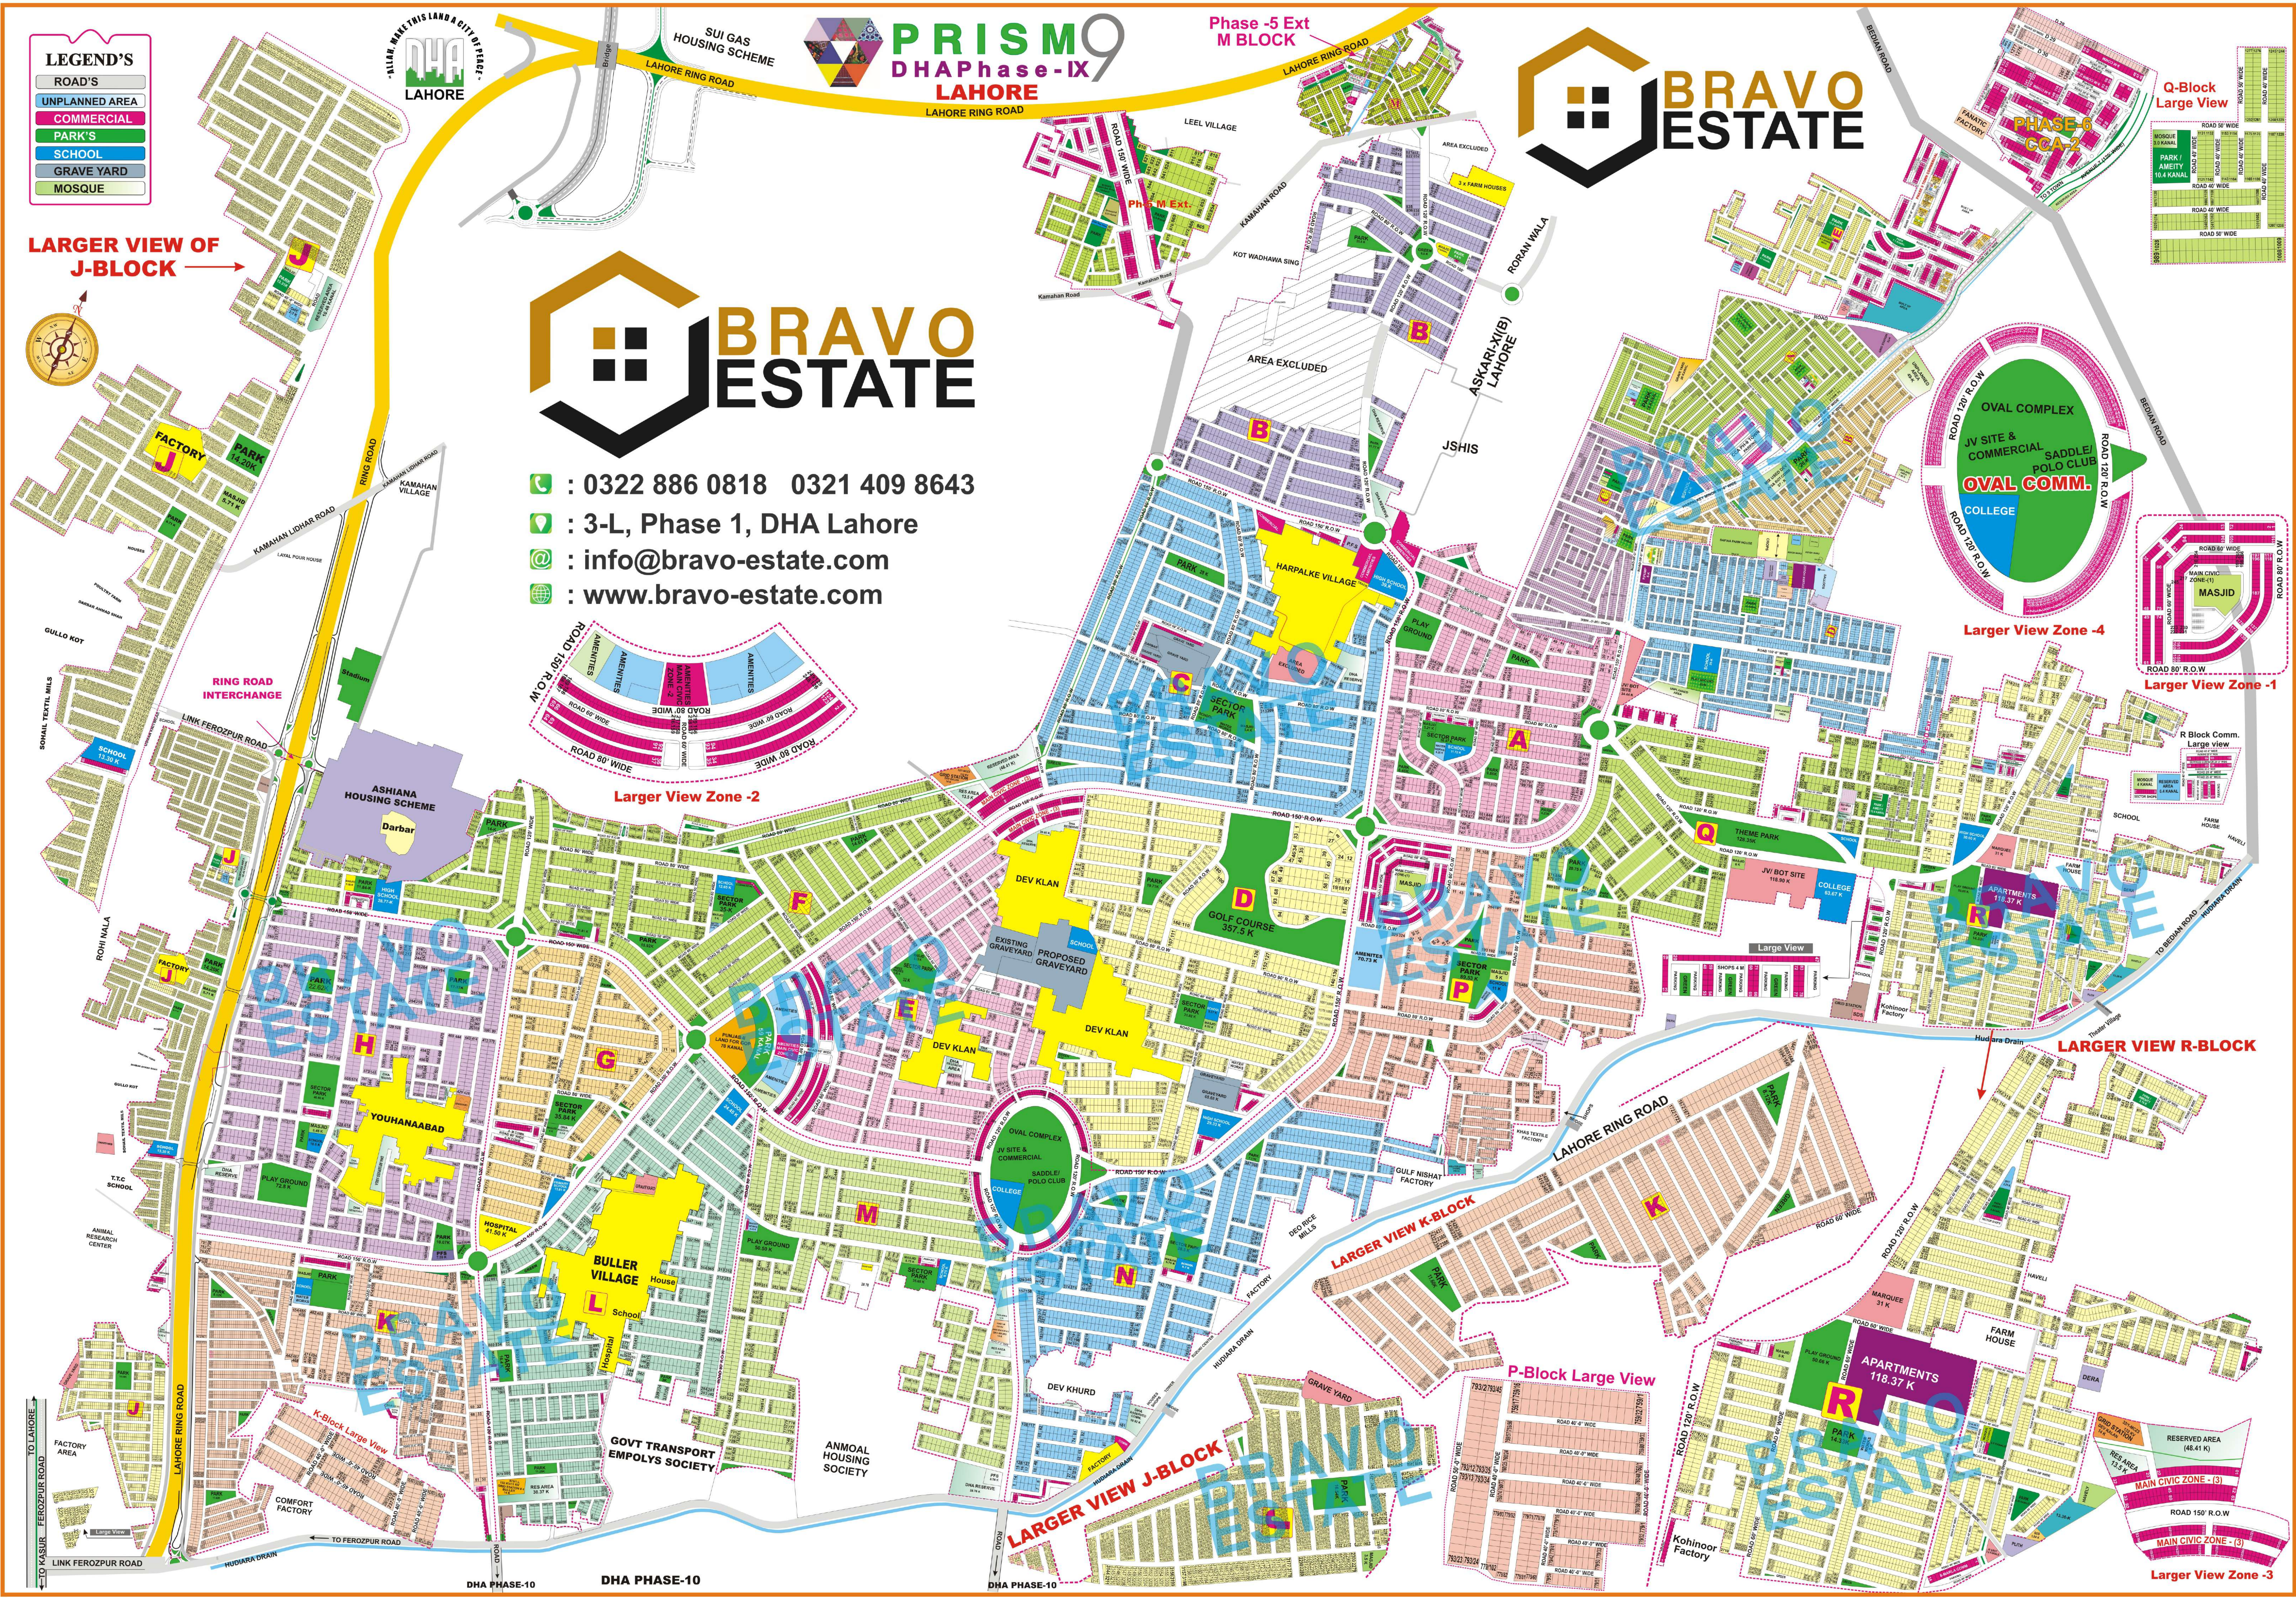

- LEGEND'S**
- ROAD'S
  - UNPLANNED AREA
  - COMMERCIAL
  - PARK'S
  - SCHOOL
  - GRAVE YARD
  - MOSQUE

☎ : 0322 886 0818 0321 409 8643  
 📍 : 3-L, Phase 1, DHA Lahore  
 📧 : info@bravo-estate.com  
 🌐 : www.bravo-estate.com

**PRISM 9**  
**DHAPhase-IX**  
**LAHORE**

**LARGER VIEW R-BLOCK**

**P-Block Large View**

**LARGER VIEW J-BLOCK**

**Larger View Zone -3**

TO LAHORE  
 TO KASUR  
 TO FERROZPUR ROAD

DHA PHASE-10

DHA PHASE-10