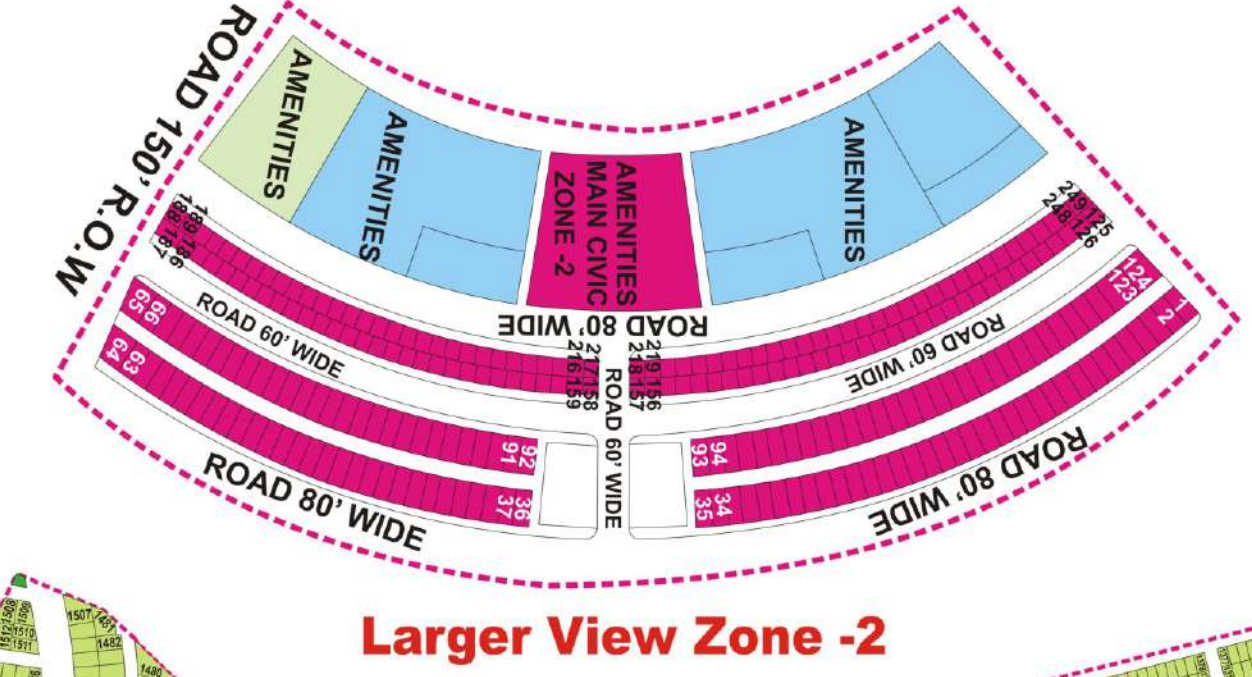

**PRISM 9**  
**DHAPhase-IX**  
**LAHORE**

**LARGER VIEW R-BLOCK**

**P-Block Large View**

**LARGER VIEW J-BLOCK**

**Larger View Zone -3**

TO LAHORE  
 TO KASUR  
 TO FERROZPUR ROAD

DHA PHASE-10

DHA PHASE-10